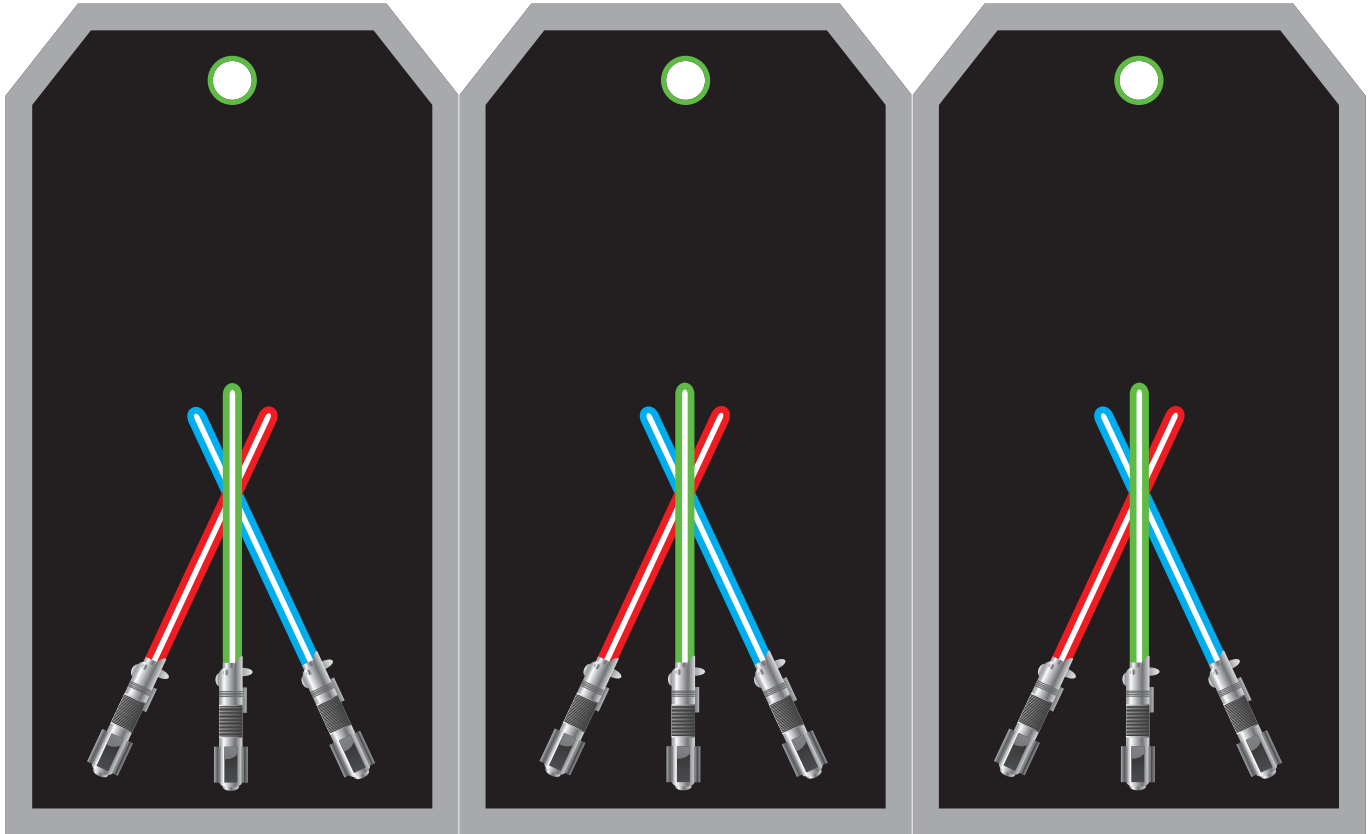

THANK YOU HANG TAGS
2 1/3 x 4 1/3 inch

PERSONAL USE *only*