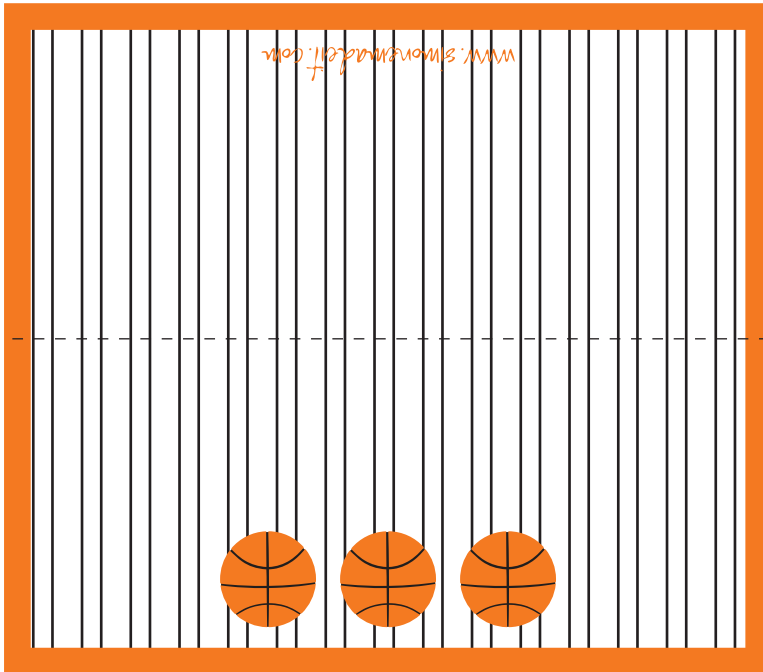

Type in CAPITALS to keep the outline font

ALL-STAR PASSES - 3 x 4 inch

PERSONAL USE *only*

SMALLER ALL-STAR PASSES
2.2 x 3.4 inches each

PERSONAL USE *only*

The image displays a template for 12 envelope wrap-around address labels. The labels are organized into two columns and six rows. Each label is a white rounded rectangle with a black border. The left column has a basketball icon in the top-left corner, while the right column has basketball icons in both the top-left and top-right corners. The background consists of vertical orange lines and horizontal black bands. A vertical dashed line runs down the center of the grid, separating the two columns of labels.

Blank writing area for a tag.

Blank writing area for a tag.

Blank writing area for a tag.

Blank writing area for a tag.

The image displays a template for food labels or place cards. It consists of two rows, each containing three identical labels. Each label is a white rounded rectangle with an orange border, centered on a black background. At the bottom center of each white rectangle is a stylized orange basketball icon. The entire grid is set against a background of vertical orange lines.

CHOCOLATE BAR WRAPPER - 5.25 x 5.65 inch
fits Hershey's® 1.55oz Milk Chocolate

PERSONAL USE *only*

MINI CHOC WRAPPERS - fits Hershey's Miniature Chocolates)

PERSONAL USE *only*

A large, empty rounded rectangular frame with an orange border, intended for a name or message. The sign is set against a background of vertical orange lines.

A large, empty rounded rectangular frame with a black border, intended for a name or message. The sign is set against a background of vertical black lines.

BANNER - 5 x 7 inches each

PERSONAL USE *only*