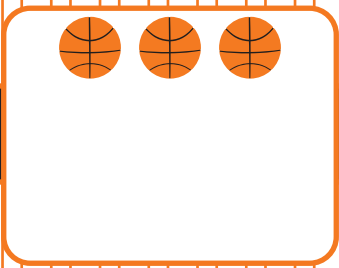

Blank writing area for a tag.

Blank writing area for a tag.

Blank writing area for a tag.

Blank writing area for a tag.

The image displays a template for food labels or place cards. It consists of two rows, each containing three identical labels. Each label is a white rounded rectangle with an orange border, centered on a black background. At the bottom center of each white rectangle is a stylized orange basketball icon. The entire grid is set against a background of vertical orange lines.

CHOCOLATE BAR WRAPPER - 5.25 x 5.65 inch
fits Hershey's® 1.55oz Milk Chocolate

PERSONAL USE *only*

MINI CHOC WRAPPERS - fits Hershey's Miniature Chocolates)

PERSONAL USE *only*

A large, empty rounded rectangular frame with an orange border, intended for a name or message. The sign is set against a background of vertical orange lines.