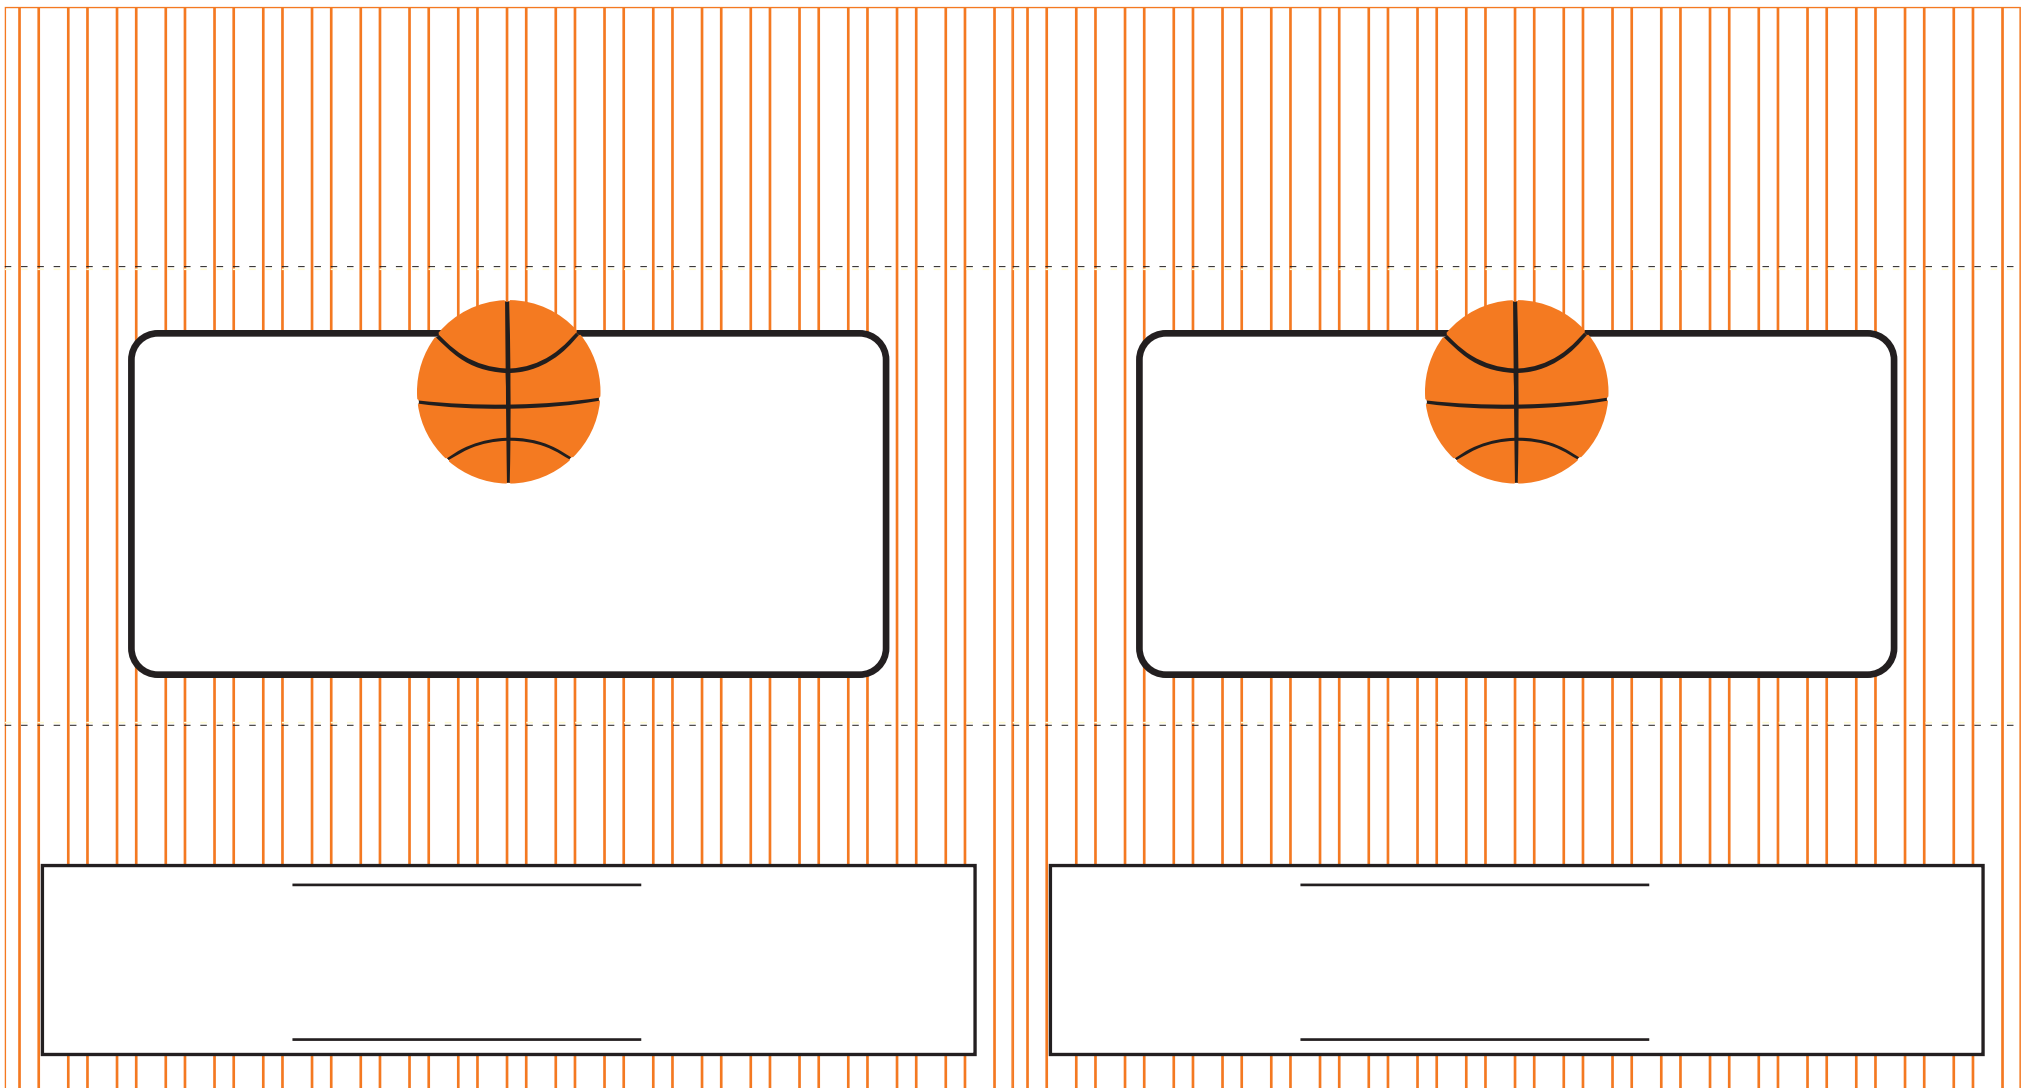

CHOCOLATE BAR WRAPPER - 5.25 x 5.65 inch
fits Hershey's® 1.55oz Milk Chocolate

PERSONAL USE *only*