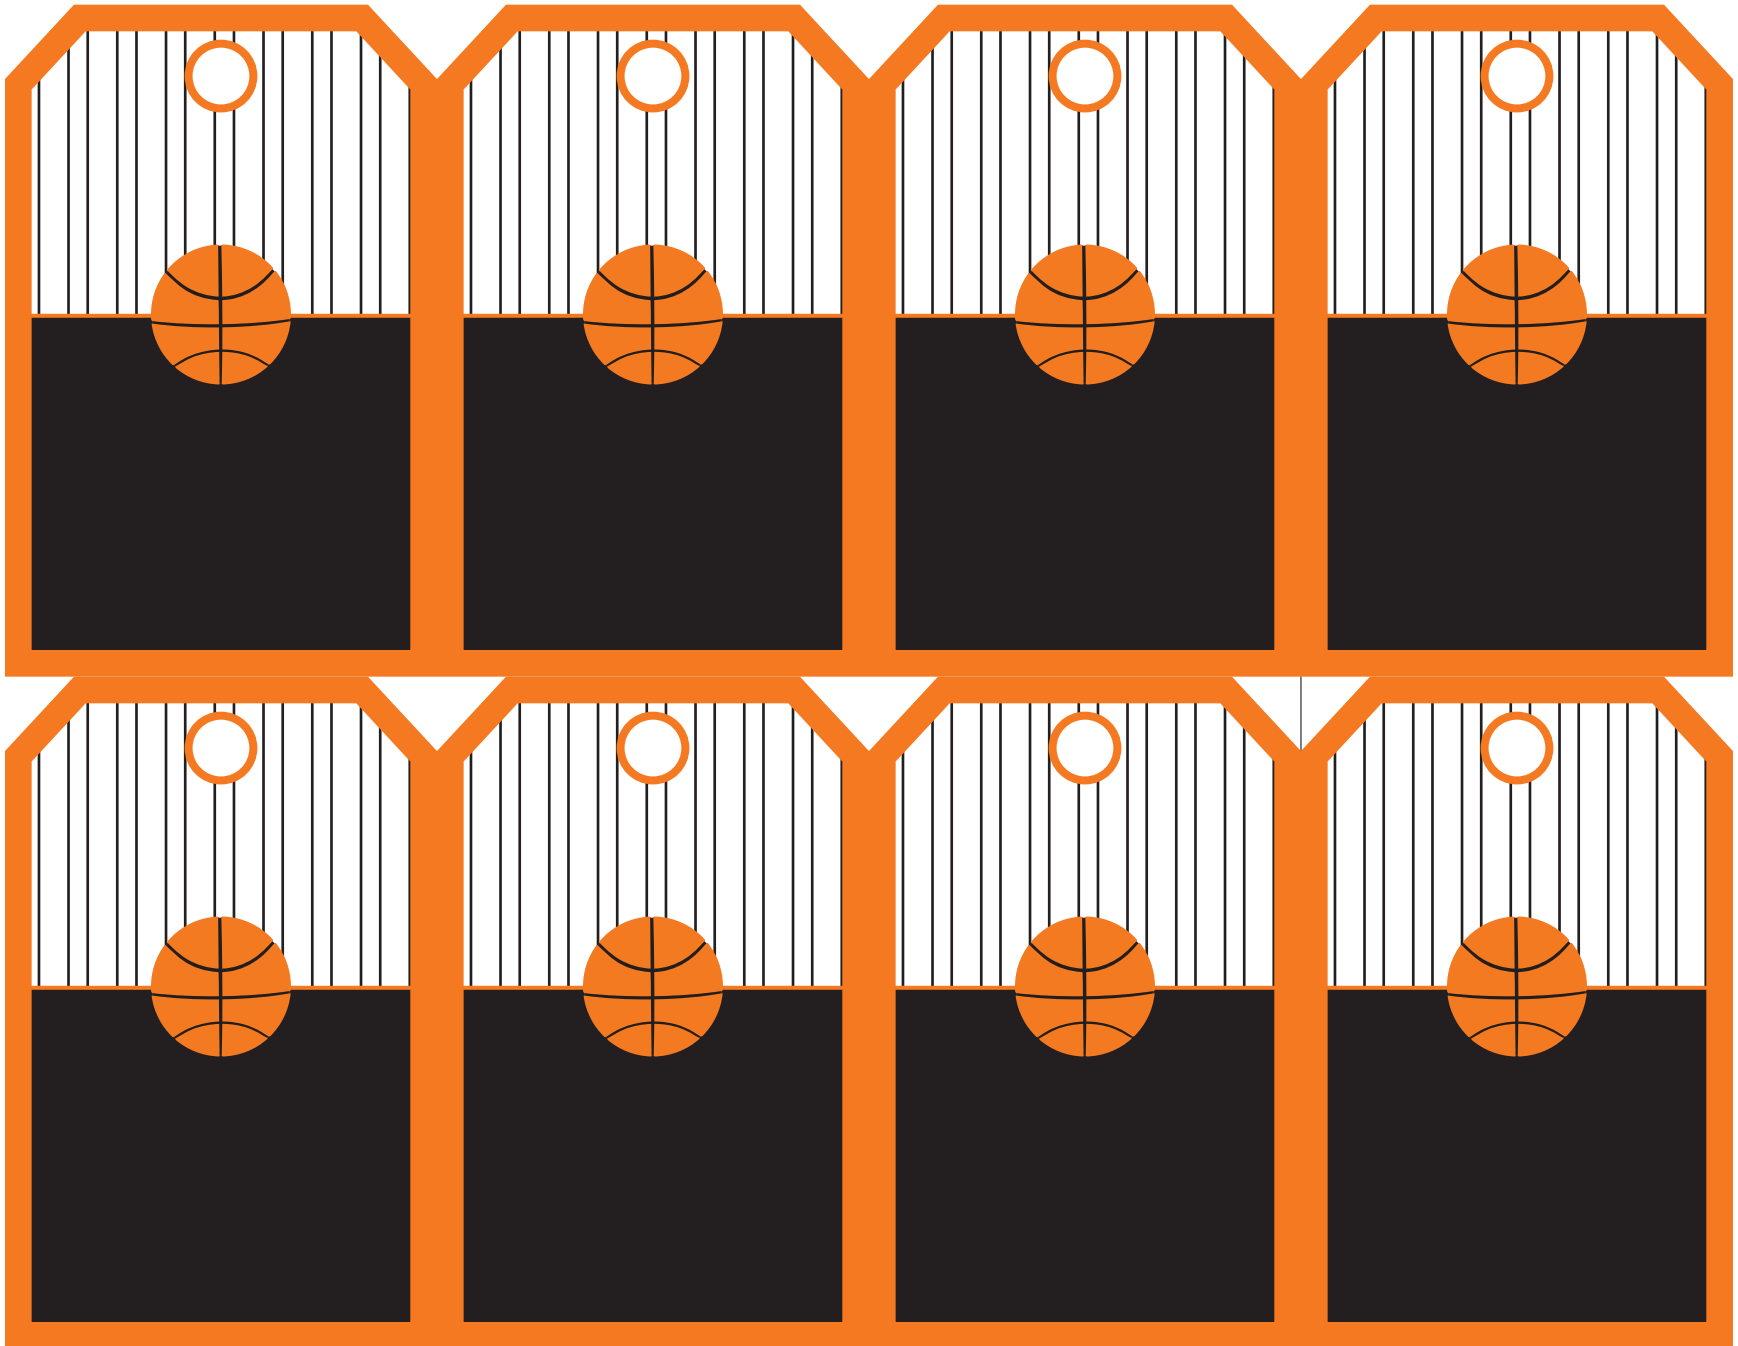

Type in CAPITALS to keep the outline font

ALL-STAR PASSES - 3 x 4 inch

PERSONAL USE *only*

SMALLER ALL-STAR PASSES
2.2 x 3.4 inches each

PERSONAL USE *only*

The image displays a template for 12 envelope wrap-around address labels. The labels are organized into two columns and six rows. Each label is a white rounded rectangle with a black border. The left column has a basketball icon in the top-left corner, while the right column has basketball icons in both the top-left and top-right corners. The background consists of vertical orange lines and horizontal black bands. A vertical dashed line runs down the center of the grid, separating the two columns of labels.

A large, empty rounded rectangular frame with a black border, intended for a name or message. The sign is set against a background of vertical black lines.

BANNER - 5 x 7 inches each

PERSONAL USE *only*

BANNER - 5 x 7 inches each

PERSONAL USE *only*

BANNER - 5 x 7 inches each

PERSONAL USE *only*

BANNER - 5 x 7 inches each

PERSONAL USE *only*

BANNER - 5 x 7 inches each

PERSONAL USE *only*

BANNER - 5 x 7 inches each

PERSONAL USE *only*

BANNER - 5 x 7 inches each

PERSONAL USE *only*

THANK YOU HANG TAGS
2.25 x 3.5 inch

PERSONAL USE *only*

This is a 4x6 inch thank you note template. It features a thick orange border. Inside the border is a background of thin vertical orange lines. A large, rounded rectangular area in the center is left blank for writing. At the bottom of this area, there is a horizontal row of eight orange basketball icons.