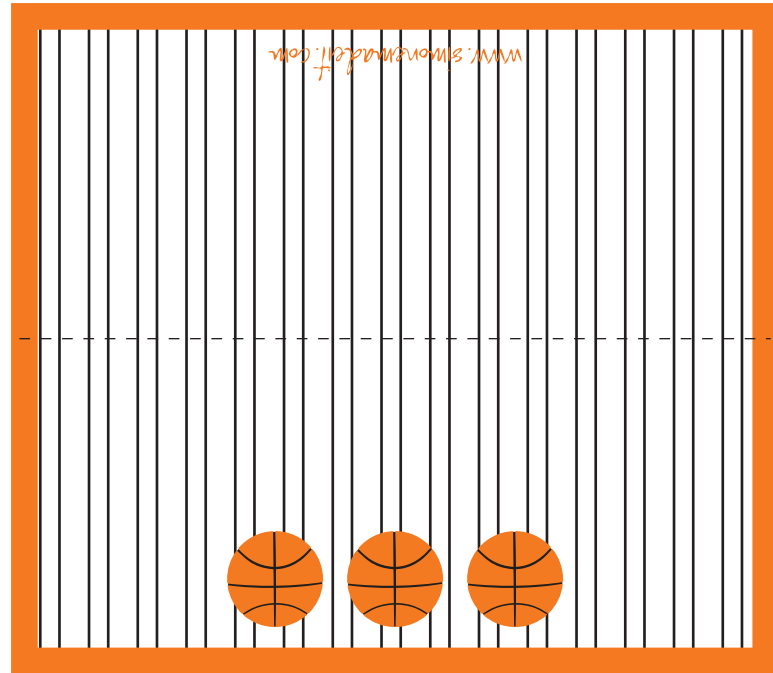

Type in CAPITALS to keep the outline font

ALL-STAR PASSES - 3 x 4 inch

PERSONAL USE *only*

SMALLER ALL-STAR PASSES
2.2 x 3.4 inches each

PERSONAL USE *only*

The image displays a template for 12 envelope wrap-around address labels. The labels are organized into two columns and six rows. Each label is a white rounded rectangle with a black border. The left column has a basketball icon in the top-left corner, while the right column has basketball icons in both the top-left and top-right corners. The background consists of vertical orange lines and horizontal black bands. A vertical dashed line runs down the center of the grid, separating the two columns of labels.

Blank writing area for a tag.

Blank writing area for a tag.

Blank writing area for a tag.

Blank writing area for a tag.

The image displays a template for food labels or place cards. It consists of two rows, each containing three identical labels. Each label is a white rounded rectangle with an orange border, centered on a black background. At the bottom center of each white rectangle is a stylized orange basketball icon. The entire grid is set against a background of vertical orange lines.

CHOCOLATE BAR WRAPPER - 5.25 x 5.65 inch
fits Hershey's® 1.55oz Milk Chocolate

PERSONAL USE *only*

MINI CHOC WRAPPERS - fits Hershey's Miniature Chocolates)

PERSONAL USE *only*

A large, empty rounded rectangular frame with an orange border, intended for a name or message. The sign is set against a background of vertical orange lines.

A large, empty rounded rectangular frame with a black border, intended for a name or message. The sign is set against a background of vertical black lines.

BANNER - 5 x 7 inches each

PERSONAL USE *only*