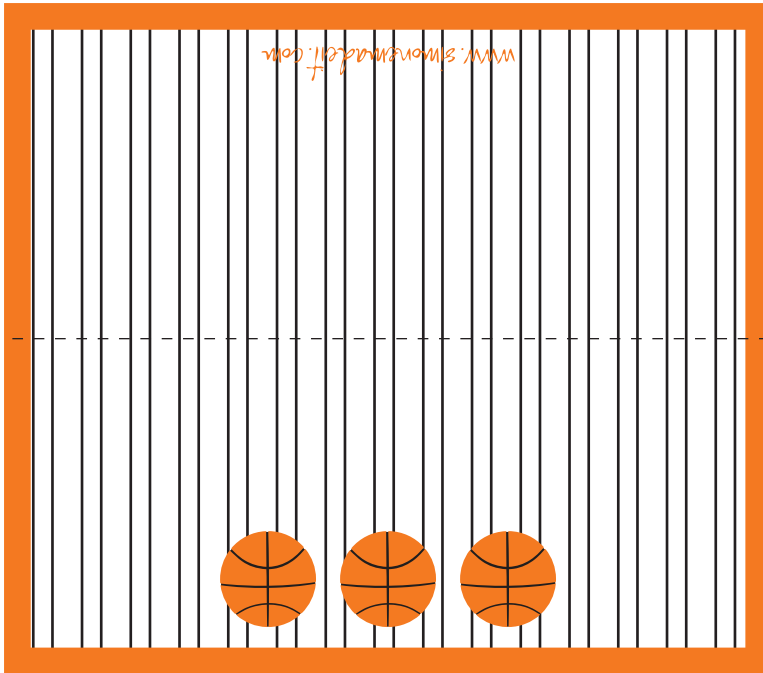

Type in CAPITALS to keep the outline font

ALL-STAR PASSES - 3 x 4 inch

PERSONAL USE *only*

SMALLER ALL-STAR PASSES
2.2 x 3.4 inches each

PERSONAL USE *only*

The image displays a template for 12 envelope wrap-around address labels. The labels are organized into two columns and six rows. Each label is a white rounded rectangle with a black border. The left column has a basketball icon in the top-left corner, while the right column has basketball icons in both the top-left and top-right corners. The background consists of vertical orange lines and horizontal black bands. A vertical dashed line runs down the center of the grid, separating the two columns of labels.

Blank writing area for a tag.

Blank writing area for a tag.

Blank writing area for a tag.

Blank writing area for a tag.

The image displays a template for food labels or place cards. It consists of two rows, each containing three identical labels. Each label is a white rounded rectangle with an orange border, centered on a black background. At the bottom center of each white rectangle is a stylized orange basketball icon. The entire grid is set against a background of vertical orange lines.

CHOCOLATE BAR WRAPPER - 5.25 x 5.65 inch
fits Hershey's® 1.55oz Milk Chocolate

PERSONAL USE *only*

MINI CHOC WRAPPERS - fits Hershey's Miniature Chocolates)

PERSONAL USE *only*

A large, empty rounded rectangular frame with an orange border, intended for a name or message. The sign is set against a background of vertical orange lines.

A large, empty rounded rectangular frame with a black border, intended for a name or message. The sign is set against a background of vertical black lines.

BANNER - 5 x 7 inches each

PERSONAL USE *only*