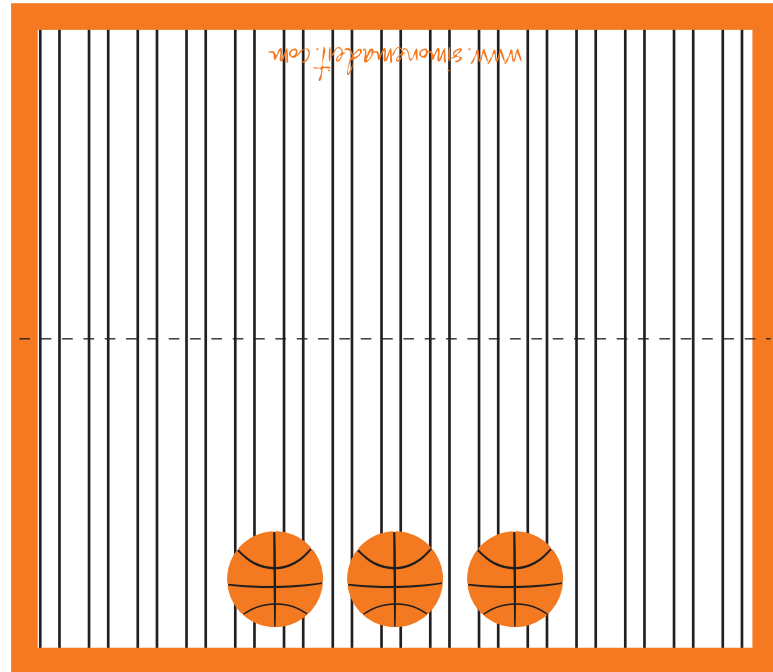

Type in CAPITALS to keep the outline font

ALL-STAR PASSES - 3 x 4 inch

PERSONAL USE *only*

SMALLER ALL-STAR PASSES
2.2 x 3.4 inches each

PERSONAL USE *only*

The image displays a template for 12 envelope wrap-around address labels. The labels are organized into two columns and six rows. Each label is a white rounded rectangle with a black border. The left column has a basketball icon in the top-left corner, while the right column has basketball icons in both the top-left and top-right corners. The background consists of vertical orange lines and horizontal black bands. A vertical dashed line runs down the center of the grid, separating the two columns of labels.

Blank writing area for a tag.

Blank writing area for a tag.

Blank writing area for a tag.

Blank writing area for a tag.

The image displays a template for food labels or place cards. It consists of two rows, each containing three identical labels. Each label is a white rounded rectangle with an orange border, centered on a black background. At the bottom center of each white rectangle is a stylized orange basketball icon. The entire grid is set against a background of vertical orange lines.

CHOCOLATE BAR WRAPPER - 5.25 x 5.65 inch
fits Hershey's® 1.55oz Milk Chocolate

PERSONAL USE *only*

MINI CHOC WRAPPERS - fits Hershey's Miniature Chocolates)

PERSONAL USE *only*

A large, empty rounded rectangular frame with an orange border, intended for a name or message. The sign is set against a background of vertical orange lines.

A large, empty rounded rectangular frame with a black border, intended for a name or message. The sign is set against a background of vertical black lines.

BANNER - 5 x 7 inches each

PERSONAL USE *only*